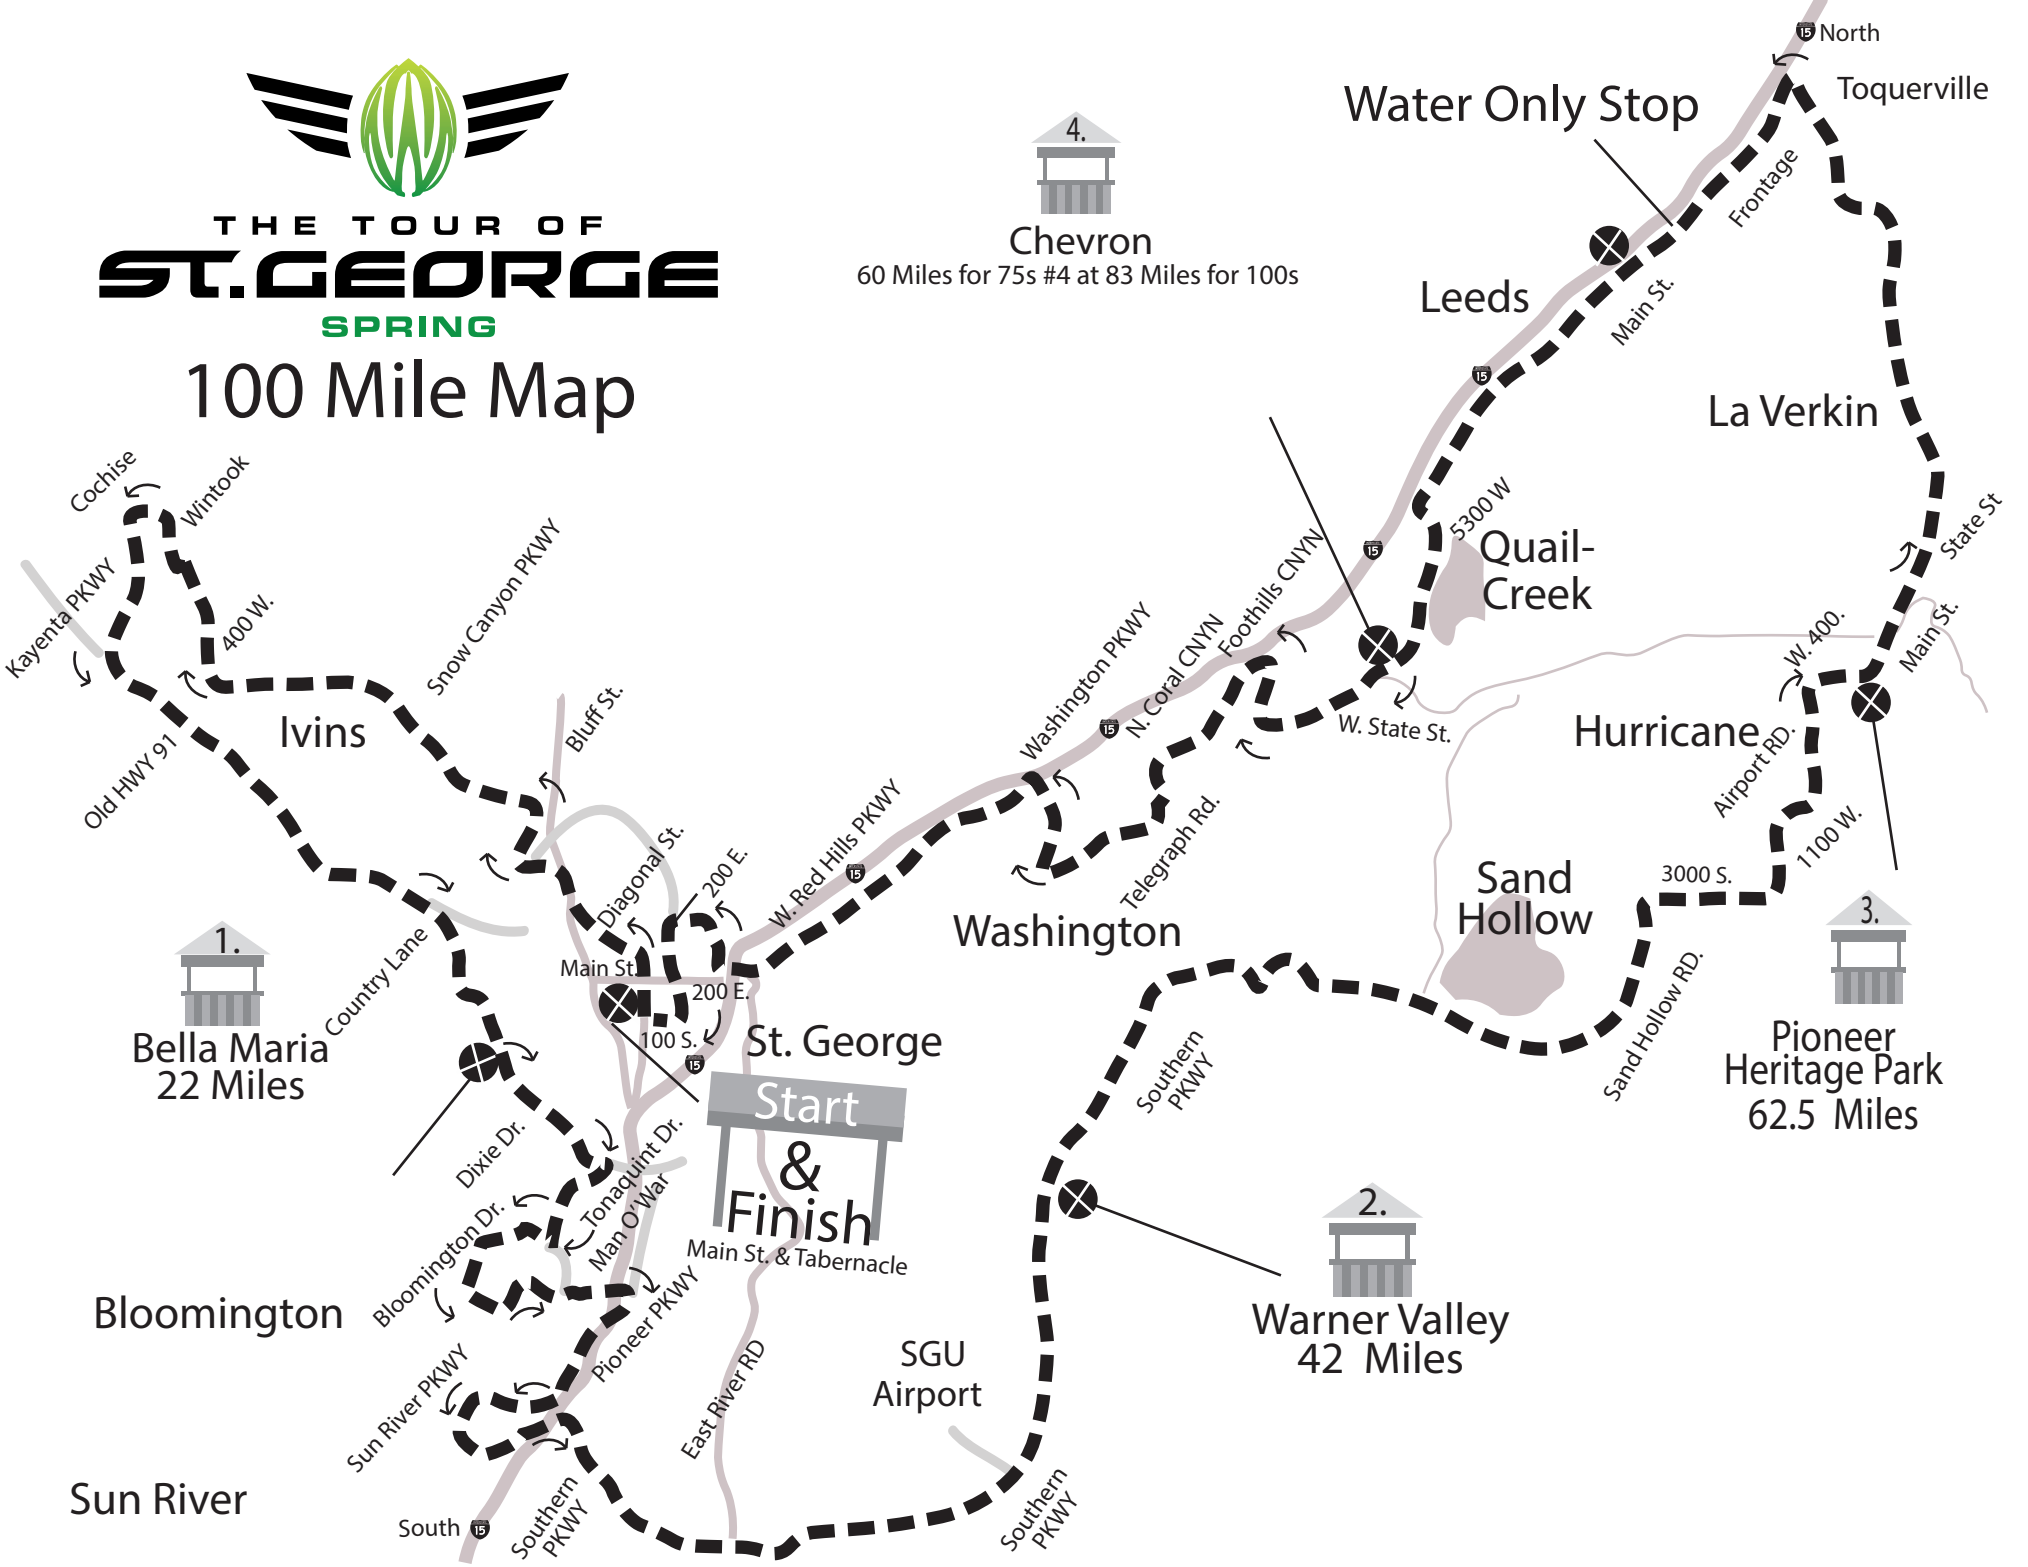

THE TOUR OF  
**ST. GEORGE**  
SPRING

# 100 Mile Map

**4.**  
Chevron  
60 Miles for 75s #4 at 83 Miles for 100s

**1.**  
Bella Maria  
22 Miles

**2.**  
Warner Valley  
42 Miles

**3.**  
Pioneer Heritage Park  
62.5 Miles

**4.**  
Chevron  
60 Miles for 75s #4 at 83 Miles for 100s