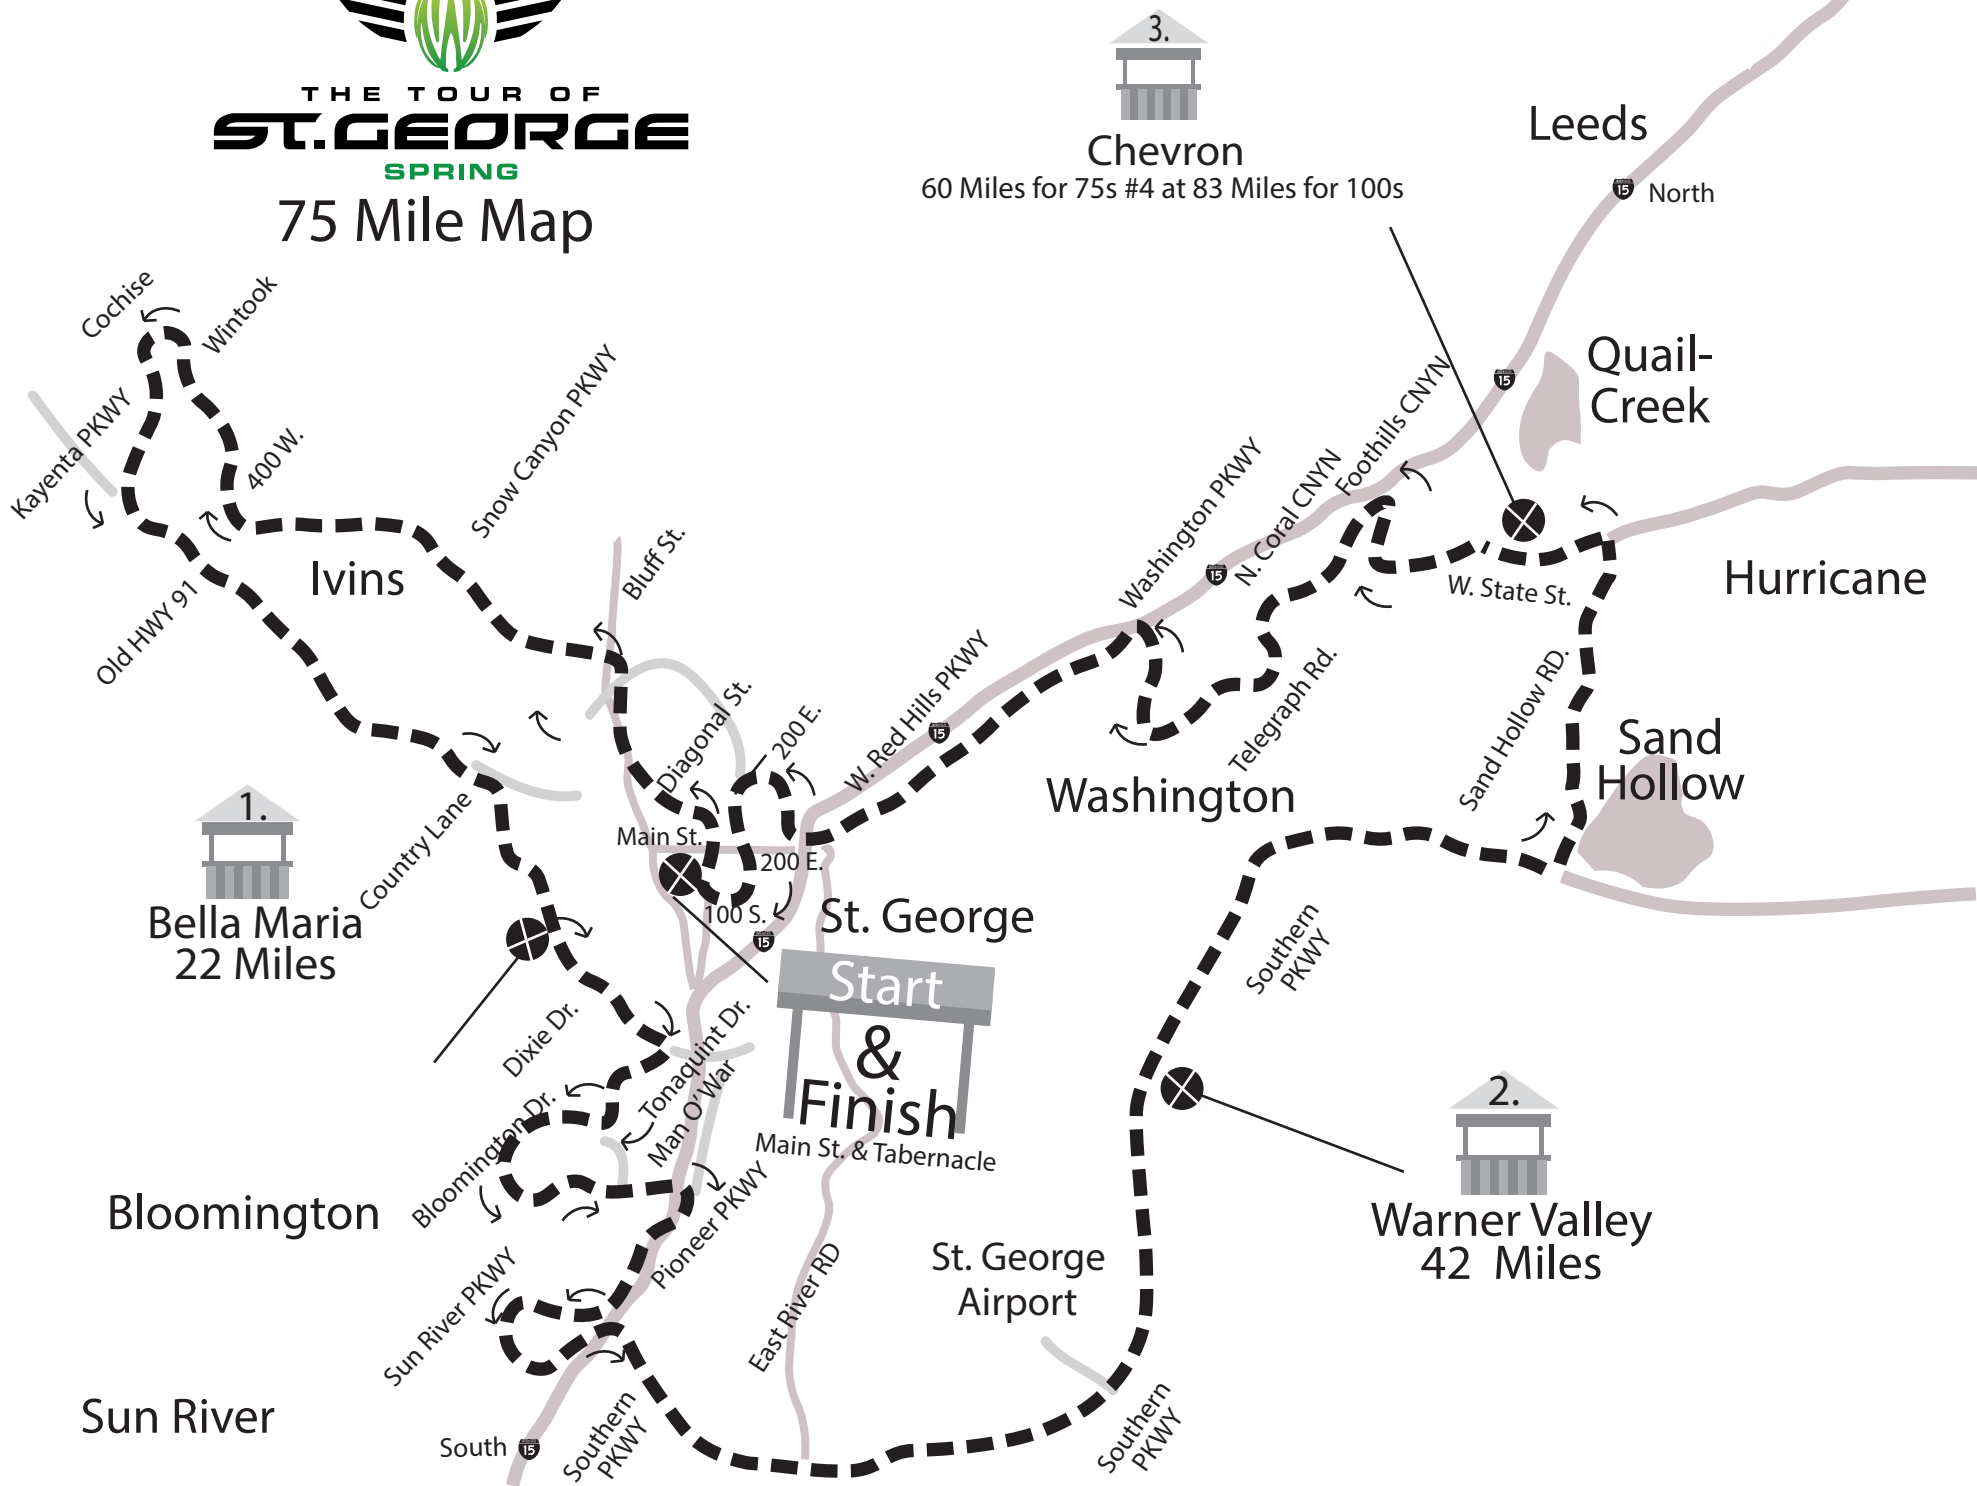

**THE TOUR OF
ST. GEORGE
SPRING**

75 Mile Map

1.
Bella Maria
22 Miles

3.
Chevon
60 Miles for 75s #4 at 83 Miles for 100s

2.
Warner Valley
42 Miles

Bloomington

Sun River

Start
&
Finish
Main St. & Tabernacle

St. George
Airport

Leeds
North

Quail-Creek

Hurricane

Sand
Hollow

Washington