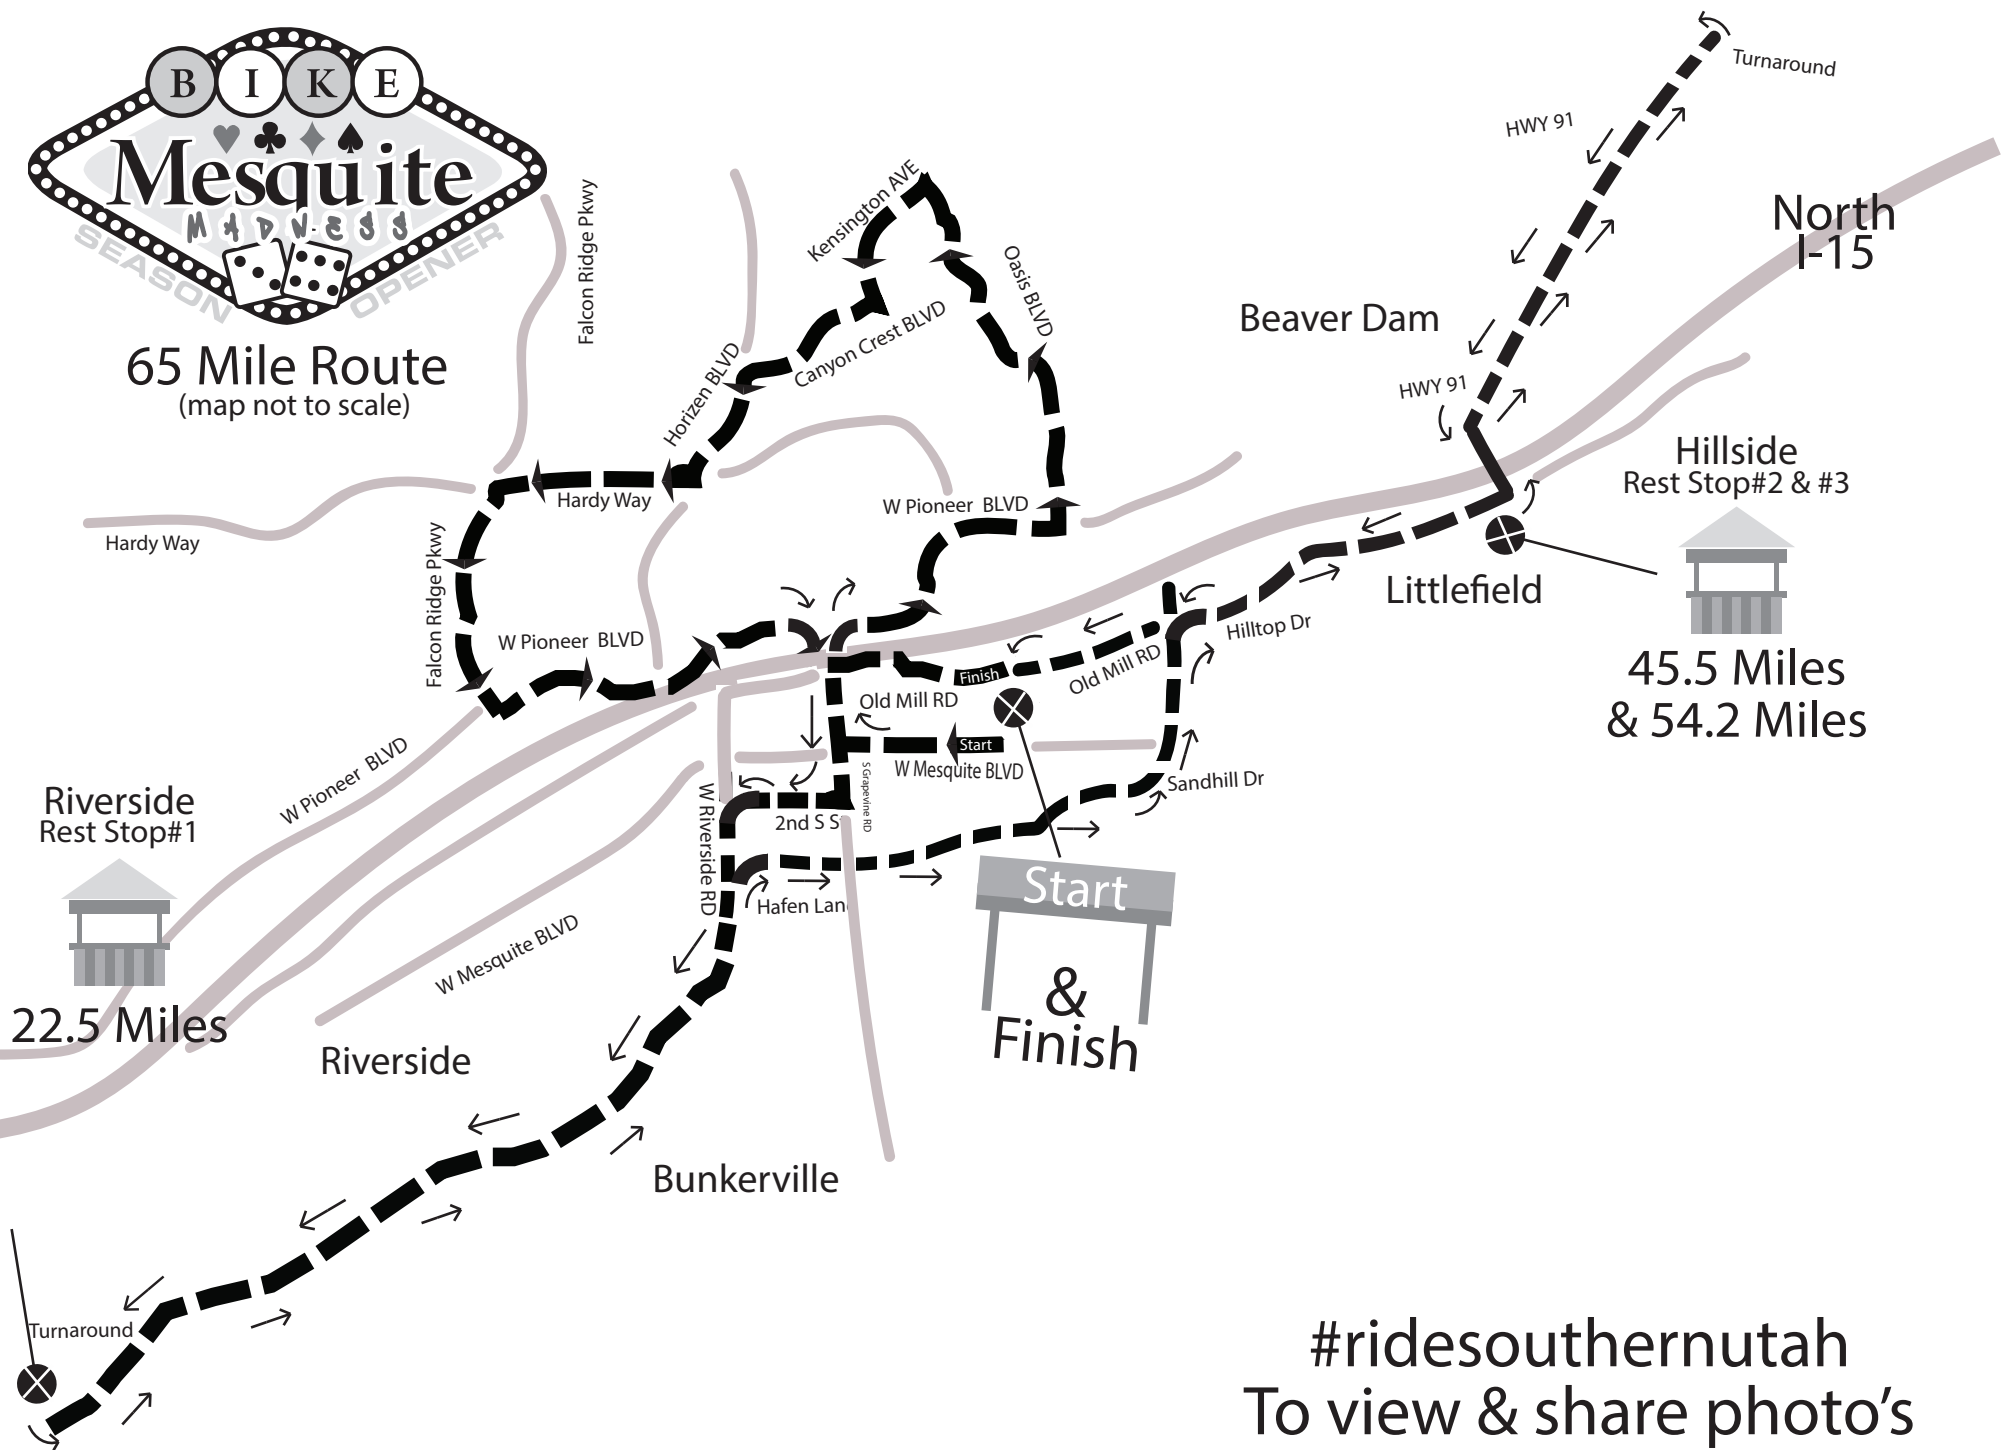

65 Mile Route
(map not to scale)

#ridesouthernutah
To view & share photo's